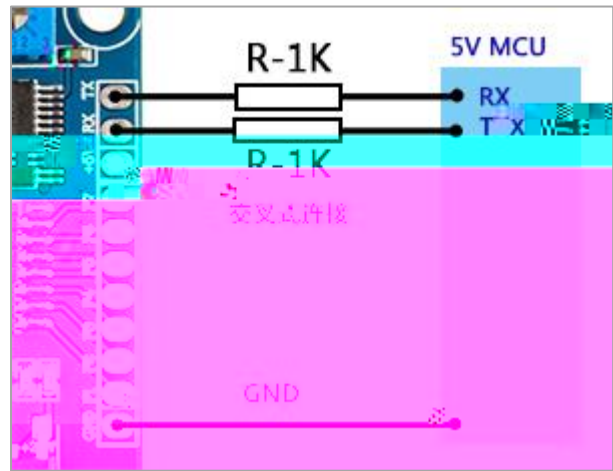

9600

| : 9600 bps | | | | | | | | | |
|------------|-----|-----|-----|----------|-------|-------|----------|-----|-------|
| : 8 | | | | | | | | | |
| : none | | | | | | | | | |
| : none | | | | | | | | | |
| \$S | VER | Len | CMD | Feedback | para1 | para2 | checksum | \$0 | |
| \$S | | | | 0x7E | | | \$ | , | 0x7E |
| VER | | | | | | | [| | 0xff] |
| Len | | | len | | | | | | |
| CMD | | | | | | | , | | / |
| Feedback | | | | | | | , | 1 | ,0 |
| para1 | | | 1 | | | | (| |) |
| para2 | | | 2 | | | | | | |
| checksum | | | | [/] | | | [| | \$] |
| \$0 | | | | | | | | | 0xEF |