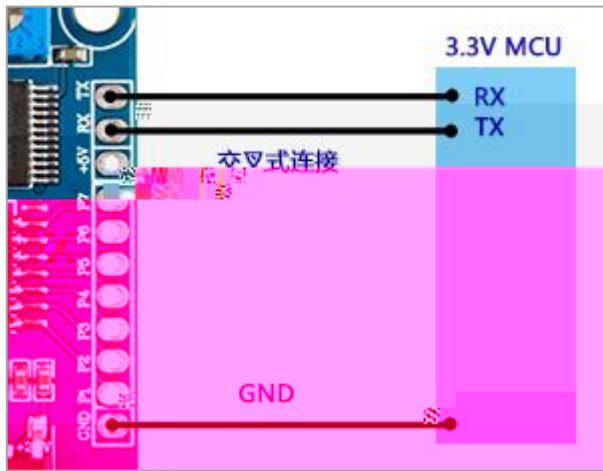

9600

| : 9600 bps | | | | | | | | | |
|------------|-----|-----|-----|----------|-------|-------|----------|-----|-------|
| : 8 | | | | | | | | | |
| : none | | | | | | | | | |
| : none | | | | | | | | | |
| \$S | VER | Len | CMD | Feedback | para1 | para2 | checksum | \$0 | |
| \$S | | | | 0x7E | | | \$ | , | 0x7E |
| VER | | | | | | | [| | 0xff] |
| Len | | | len | | | | | | |
| CMD | | | | | | | , | | / |
| Feedback | | | | | | | , | 1 | ,0 |
| para1 | | | 1 | | | | (| |) |
| para2 | | | 2 | | | | | | |
| checksum | | | | [/] | | | [| | \$] |
| \$0 | | | | | | | | | 0xEF |